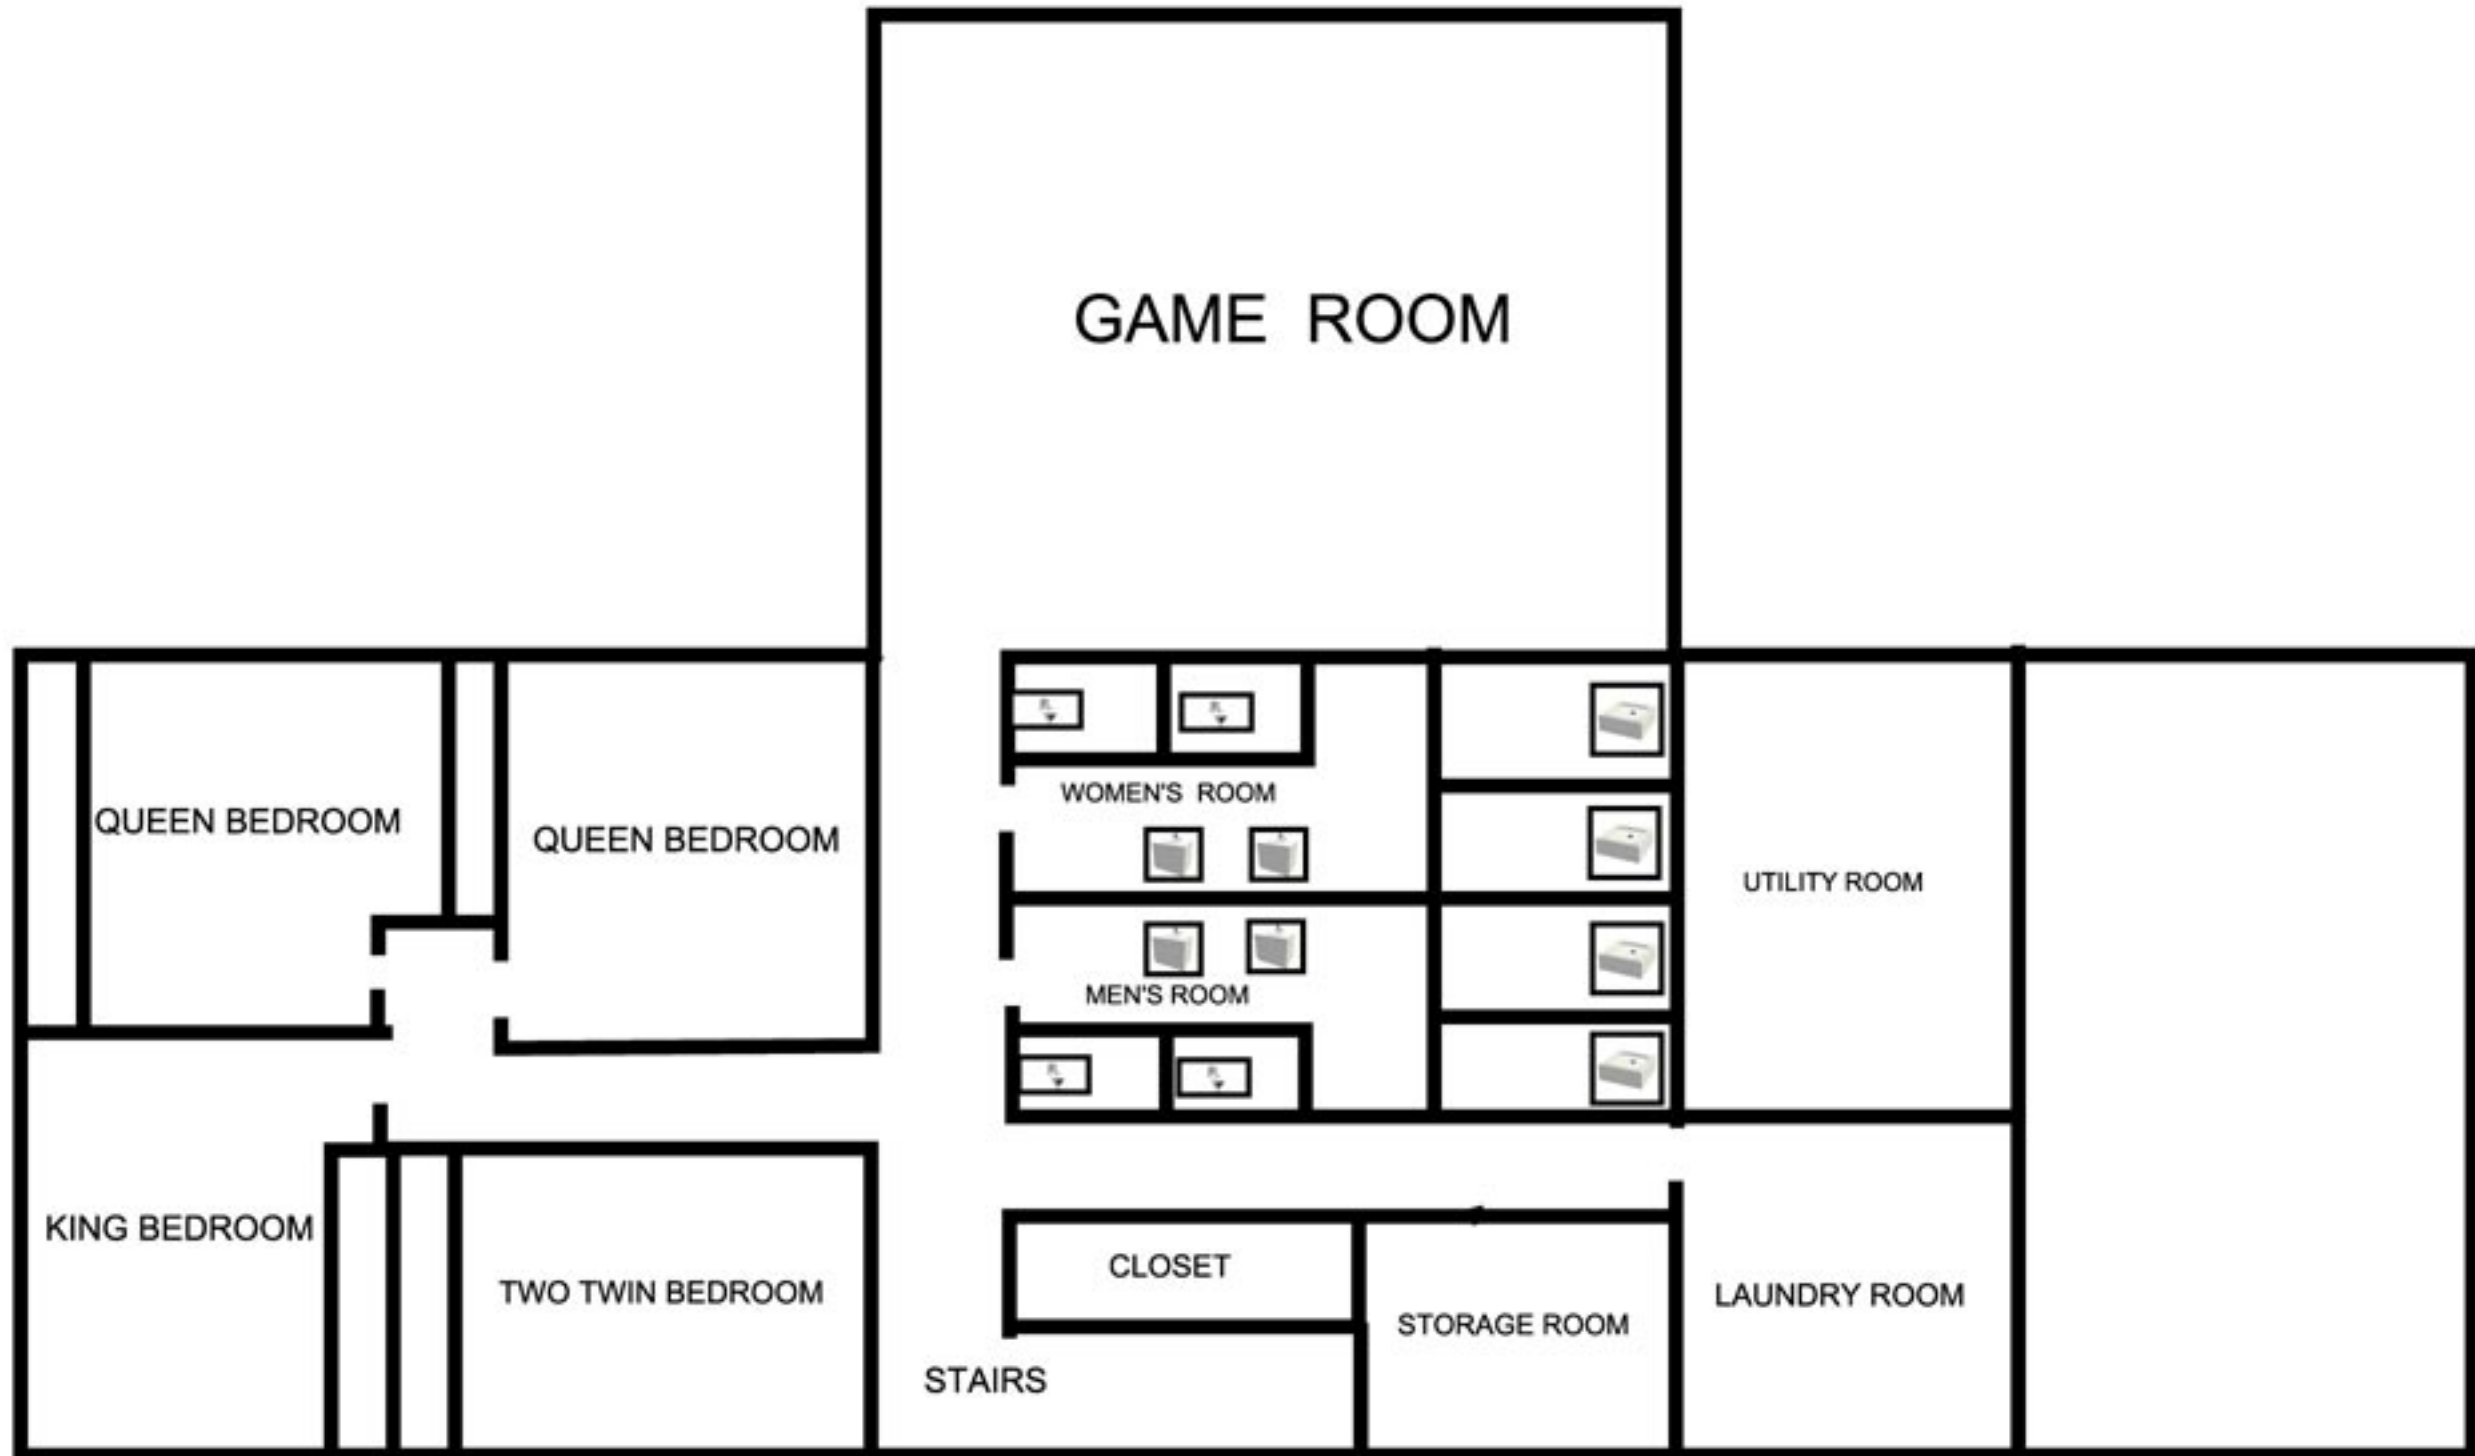

# LAKE SIDE

BV LODGE LOWER LEVEL